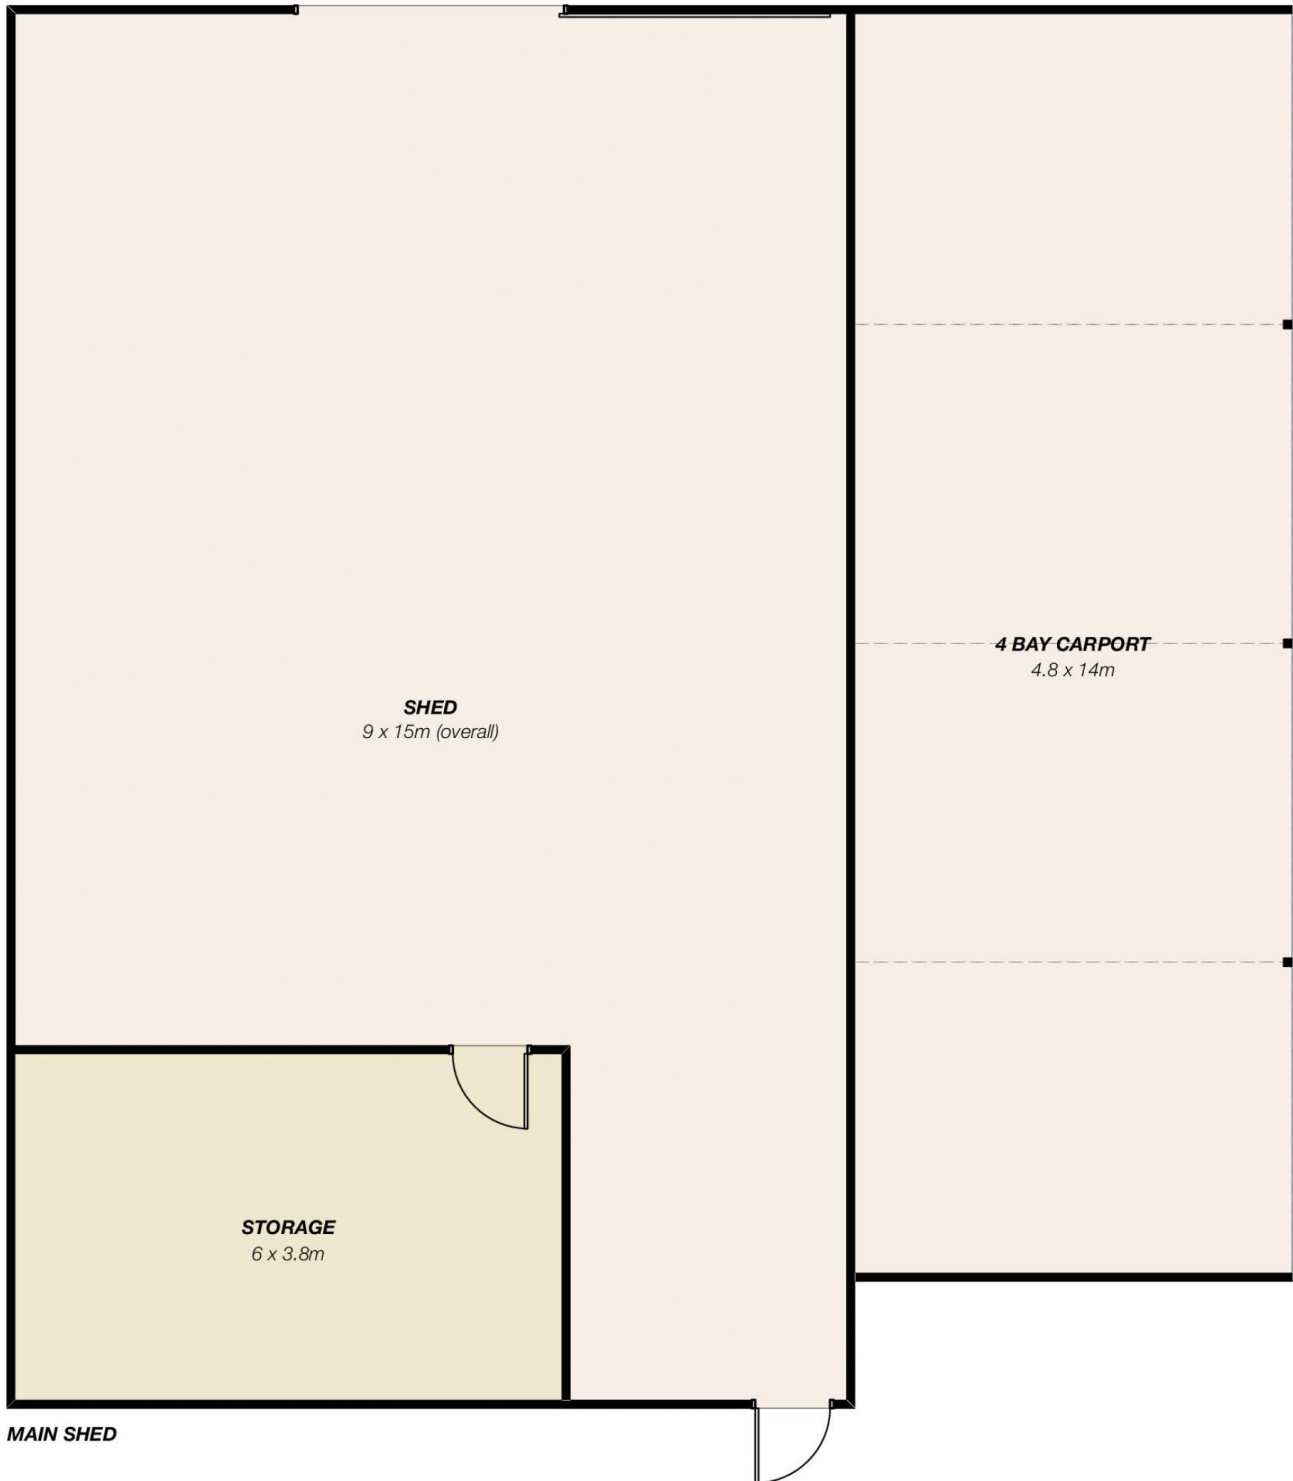

39 Dandaloo Street Narromine NSW

Elmaza House has been a landmark in the Narromine central business district since the 1950s. The two-storey double brick building features an Art Deco curved brick & tile frontage with four commercial offices at street level & a spacious three-bedroom residence upstairs. Three of the offices are currently tenanted.

A large industrial shed (approx. 135 sq m) could suit many purposes, with the rear lane access.

The double brick property has scope to increase rental returns by leasing as a whole or separately and could suit a variety of uses including co-working space and wholesaling from the shed (STCA).

Graeme Board
02 6882 6822

Ross Woodham
02 6882 6822

GROUND FLOOR (COMMERCIAL)

FIRST FLOOR (RESIDENTIAL)

39 DANDALOO STREET, NARROMINE

PLAN DISCLAIMER: This diagram is for illustrative purposes only. All reasonable care has been taken in the preparation, but no warranty is given as to the accuracy of the information. This document does not constitute any part of any offer or contract. Any dimensions shown are approximate only. Prospective purchasers must rely on their own enquiries.

Plans prepared by **Design Tribe Dubbo** on behalf of Bob Berry Real Estate
www.designtribedubbo.com.au

LANEWAY ACCESS

39 DANDALOO STREET, NARROMINE

PLAN DISCLAIMER: This diagram is for illustrative purposes only. All reasonable care has been taken in the preparation, but no warranty is given as to the accuracy of the information. This document does not constitute any part of any offer or contract. Any dimensions shown are approximate only. Prospective purchasers must rely on their own enquiries.