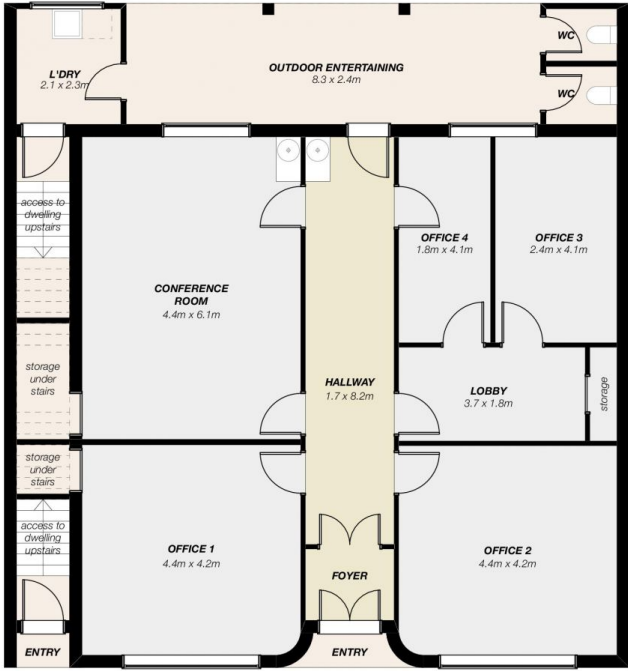

39 Dandaloo Street Narromine NSW

Elmaza House has been a landmark in the Narromine central business district since the 1950s. The two-storey double brick building features an Art Deco curved brick & tile frontage with four commercial offices at street level & a spacious three-bedroom residence upstairs. Three of the offices are currently tenanted.

A large industrial shed (approx. 135 sq m) could suit many purposes, with the rear lane access.

The double brick property has scope to increase rental returns by leasing as a whole or separately and could suit a variety of uses including co-working space and wholesaling from the shed (STCA).

The property could suit investment in SMSF, or for your own business use or a combination with income.

Price : \$ 467,000
Building Size : 170 sqm
Land Size : 1080 sqm
View : <https://www.bobberry.com.au/sale/nsw/dubbo-orana/narromine/commercial/offices/7374608>

Graeme Board
02 6882 6822

Ross Woodham
02 6882 6822

GROUND FLOOR (COMMERCIAL)

FIRST FLOOR (RESIDENTIAL)

39 DANDALOO STREET, NARROMINE

PLAN DISCLAIMER: This diagram is for illustrative purposes only. All reasonable care has been taken in the preparation, but no warranty is given as to the accuracy of the information. This document does not constitute any part of any offer or contract. Any dimensions shown are approximate only. Prospective purchasers must rely on their own enquiries.