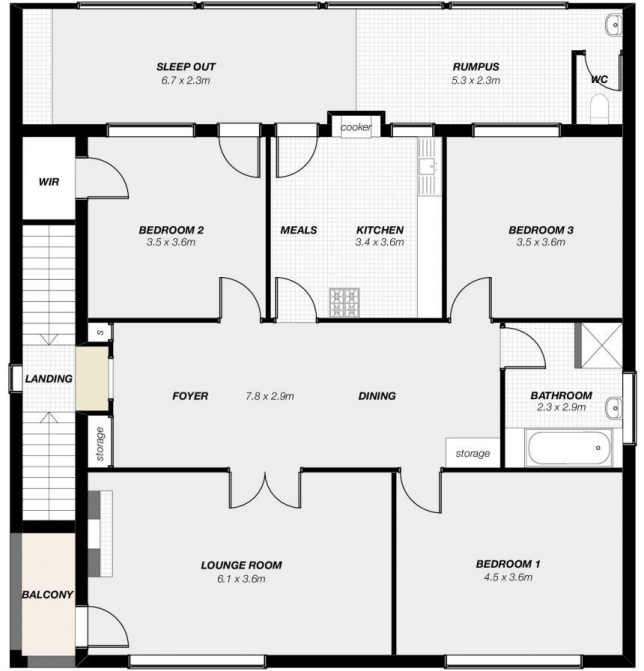

39 Dandaloo Street Narromine NSW

Elmaza House has been a landmark in the Narromine central business district since the 1950s. The two-storey double brick building features an Art Deco curved brick & tile frontage with four commercial offices at street level & a spacious three-bedroom residence upstairs. Three of the offices are currently tenanted.

A large industrial shed (approx. 135 sq m) could suit many purposes, with the rear lane access.

The double brick property has scope to increase rental returns by leasing as a whole or separately and could suit a variety of uses including co-working space and wholesaling from the shed (STCA).

The property could suit investment in SMSF, or for your own business use or a combination with income.

Price : \$ 467,000
Building Size : 170 sqm
Land Size : 1080 sqm
View : <https://www.bobberry.com.au/sale/nsw/dubbo-orana/narromine/commercial/offices/7374608>

Graeme Board
02 6882 6822

Ross Woodham
02 6882 6822

GROUND FLOOR (COMMERCIAL)

FIRST FLOOR (RESIDENTIAL)

39 DANDALOO STREET, NARROMINE

PLAN DISCLAIMER: This diagram is for illustrative purposes only. All reasonable care has been taken in the preparation, but no warranty is given as to the accuracy of the information. This document does not constitute any part of any offer or contract. Any dimensions shown are approximate only. Prospective purchasers must rely on their own enquiries.